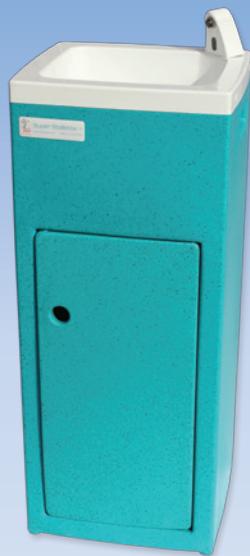

The HandSpa

NEW! Delivering superb hand washing – at the point of need.

The automatic sensor delivers a hygienic hand wash without having to touch a tap or button.

Available colours

Super Stallette

Highly portable - the Super Stallette can be plugged in to any convenient 13 amp socket, with nothing to reset or adjust. It gives up to 50 ten second hot washes per filling.